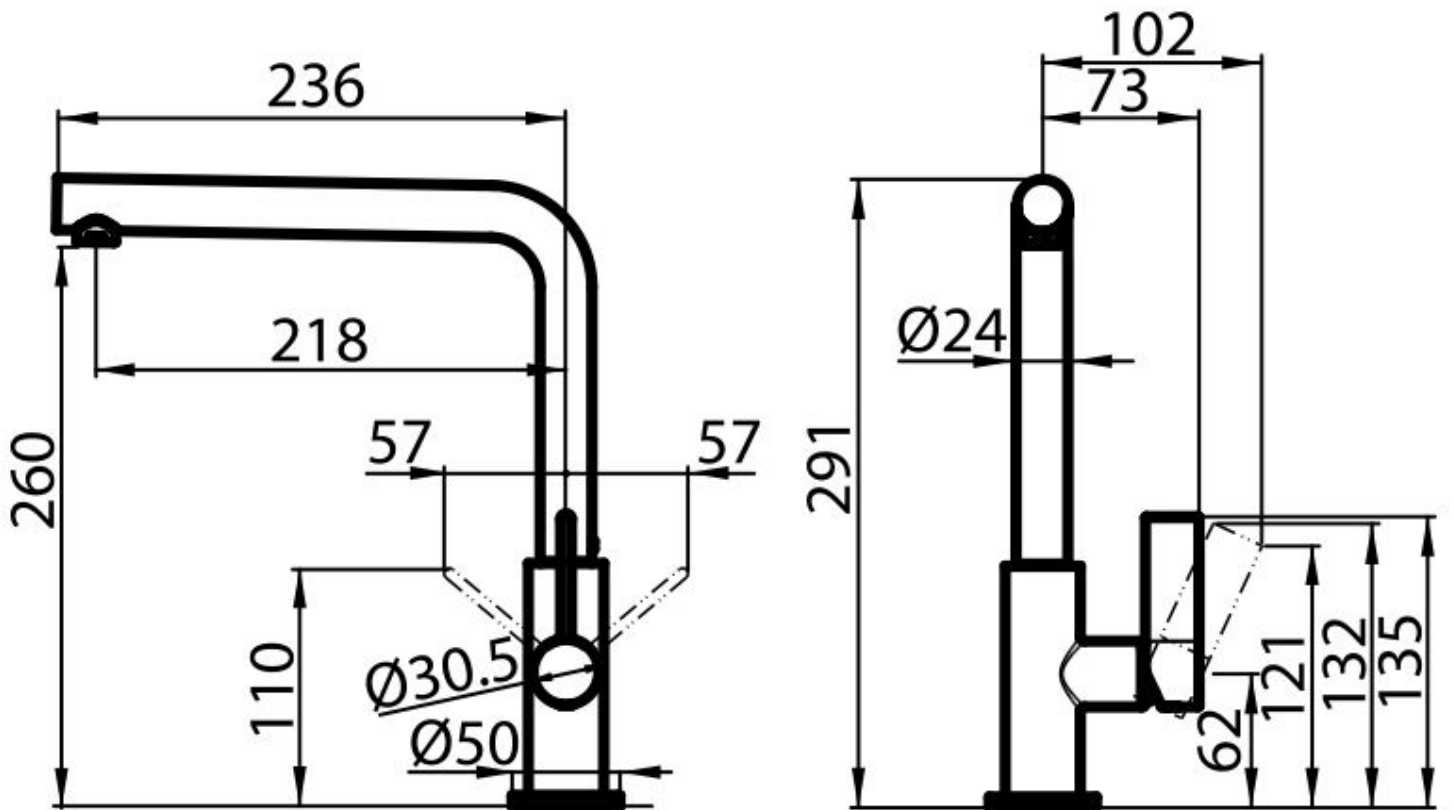

---

Foro mixer ø35mm

---

Ingombro posteriore 35mm

---

Spessore max top 40 mm

---

## DATI TECNICI